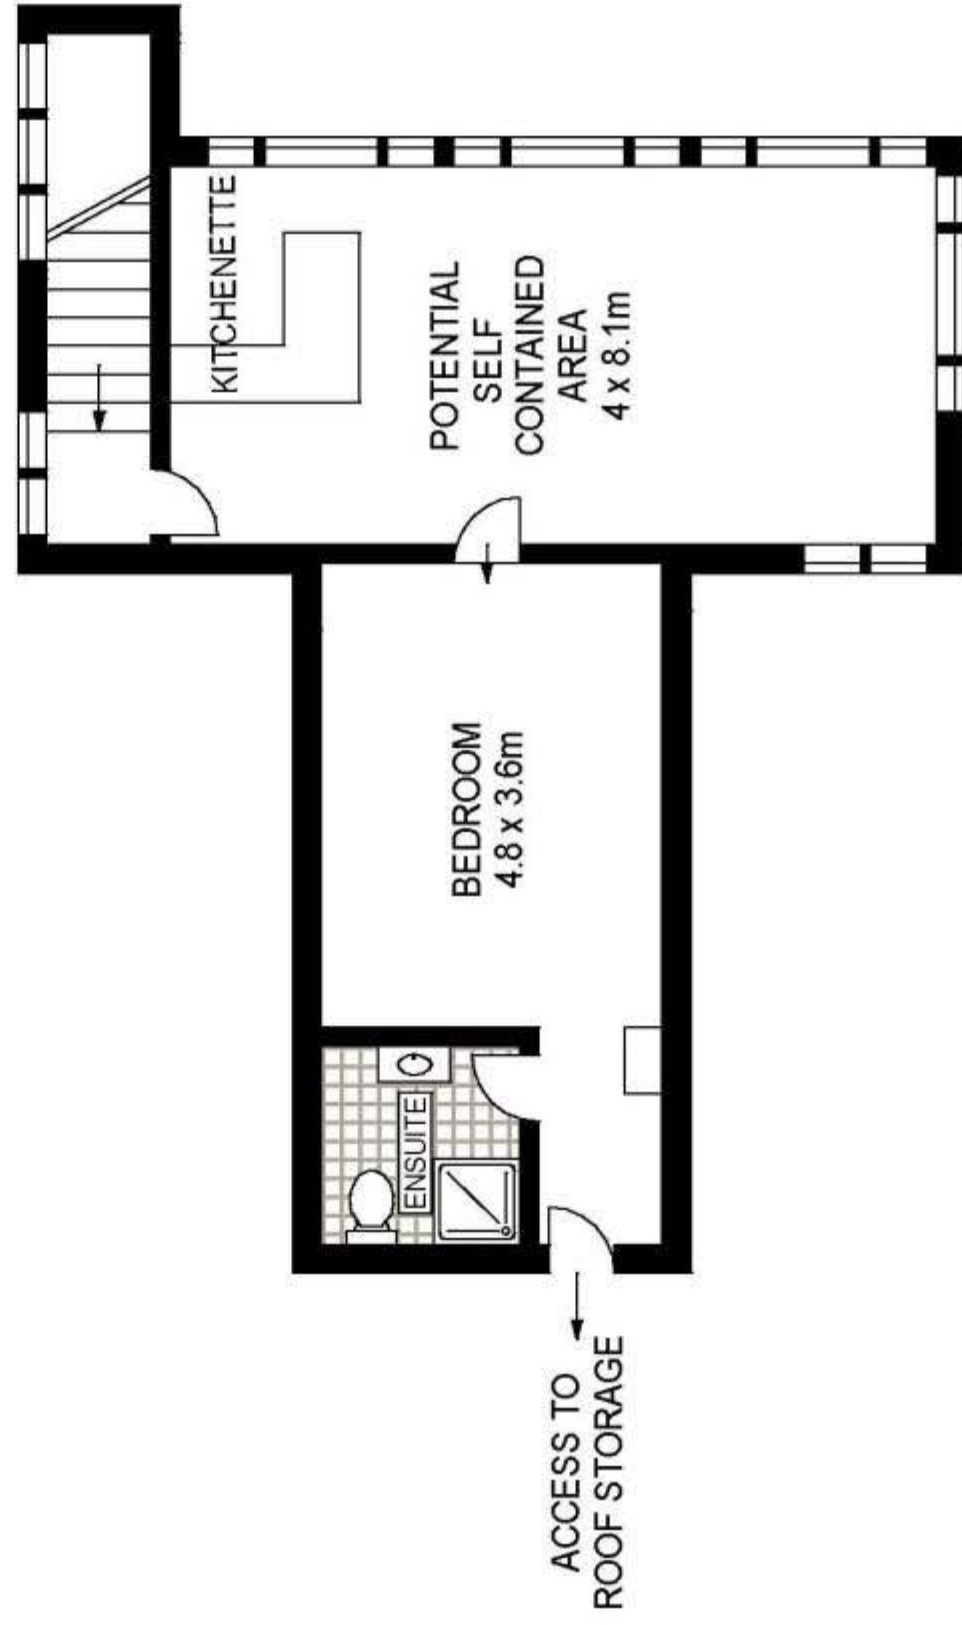

SITE PLAN (NOT TO SCALE)

ENTRY LEVEL

SCALE (METRES)

PLANS SHOWN ONLY INDICATIVE OF LAYOUT. DIMENSIONS ARE APPROXIMATE.

FIRST LEVEL

INT : 207m²