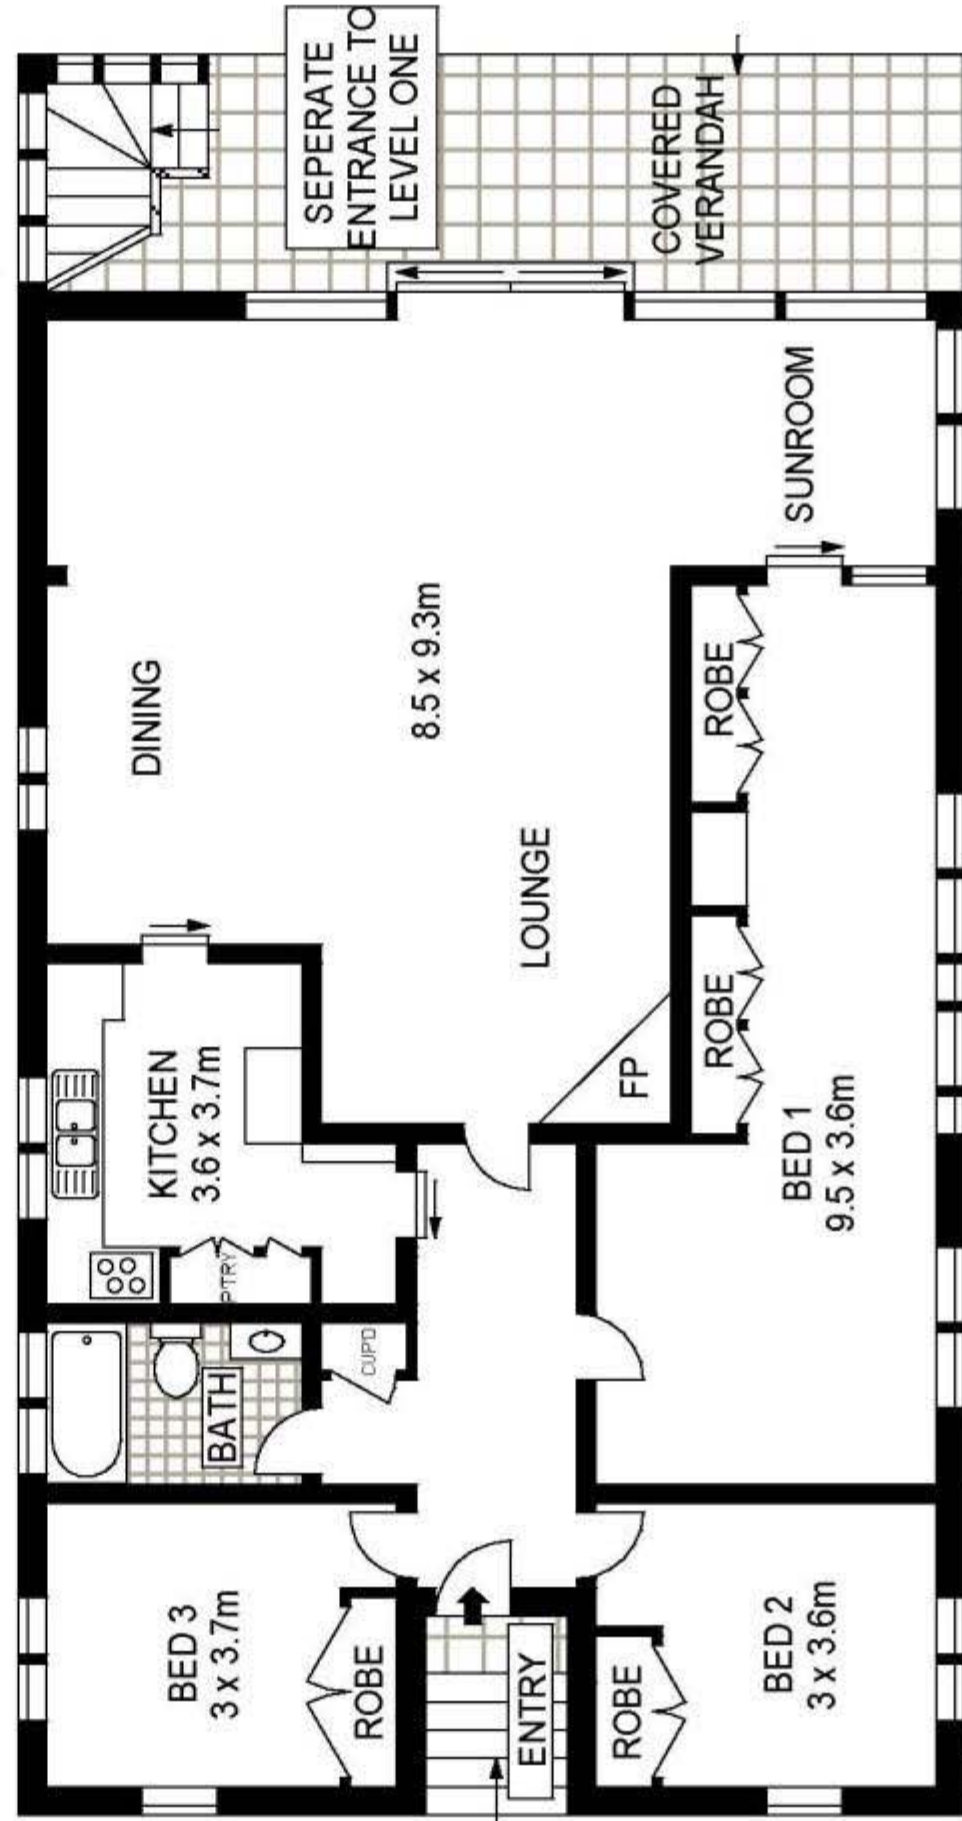

SITE PLAN (NOT TO SCALE)

ENTRY LEVEL

SCALE (METRES)

PLANS SHOWN ONLY INDICATIVE OF LAYOUT. DIMENSIONS ARE APPROXIMATE.

FIRST LEVEL

INT : 207m²