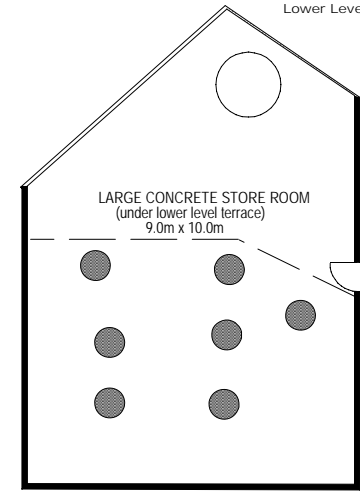

ABSOLUTE OCEANFRONT

403 Whale Beach Road, Palm Beach

FLOORPLANNERS Mob 0419 494 976
 This floorplan serves as a guide for promotional purposes only
 and should not be relied upon for any specific detail. No liability will be accepted.