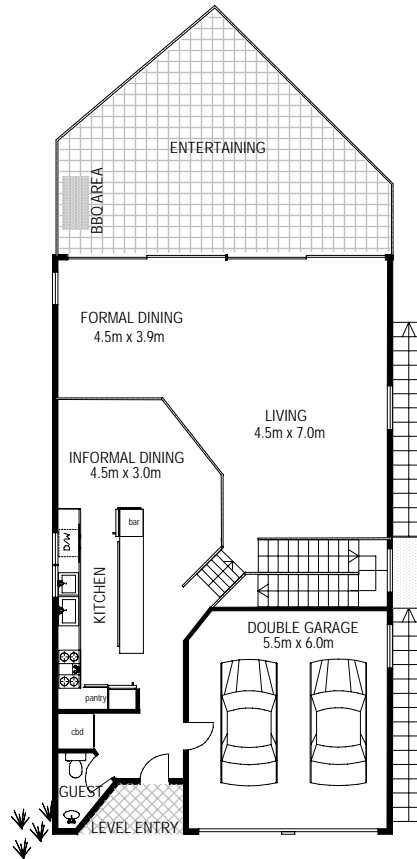

ABSOLUTE OCEANFRONT

403 Whale Beach Road, Palm Beach

FLOORPLANNERS Mob 0419 494 976
 This floorplan serves as a guide for promotional purposes only
 and should not be relied upon for any specific detail. No liability will be accepted.