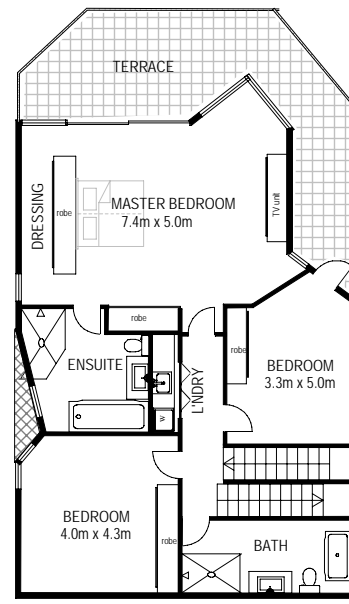

ABSOLUTE OCEANFRONT

403 Whale Beach Road, Palm Beach

FLOORPLANNERS Mob 0419 494 976
 This floorplan serves as a guide for promotional purposes only
 and should not be relied upon for any specific detail. No liability will be accepted.